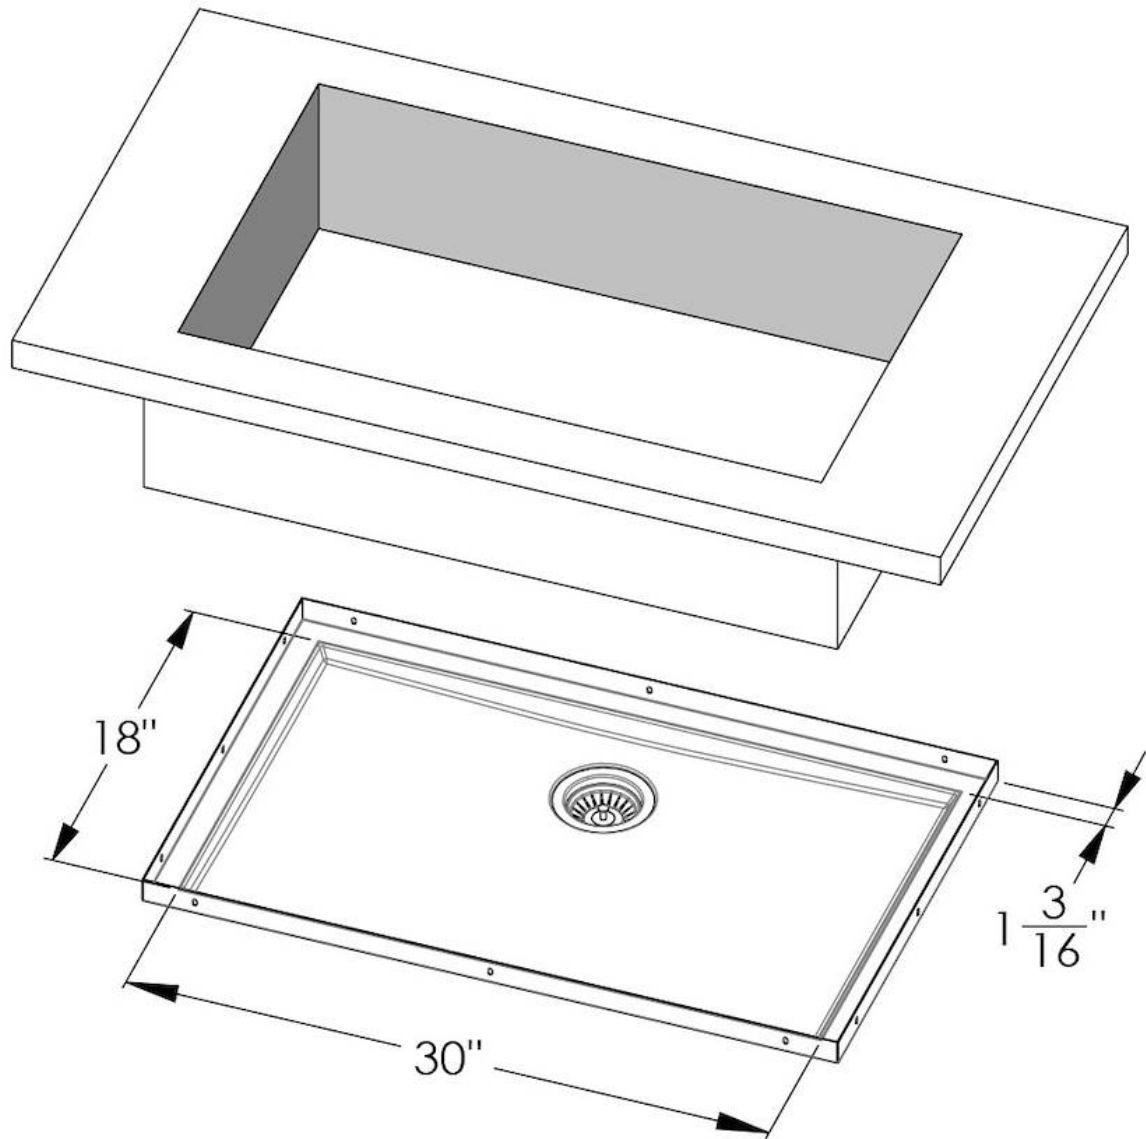

Dimensions 32 ³/₈" x 20 ³/₈"

Standard fittings Drain
Boxed packing

Built-in hole View technical data sheet

Bowl dimension 30" x 18"

Number of bowls 1 bowl

Waste fitting

3,5" drain

FEATURES

PHANTOM BASE WITHOUT WELDING

The steel bottom Phantom BASE solves the problem of water draining of slab sinks, because the slope built into the moulded bottom ensures perfect draining. The radius and sloped profile of Phantom BASE guarantee great practicality and hygiene in everyday cleaning.

High thickness

1.5 mm thick steel. A significant thickness, which guarantees the maximum sturdiness and durability.

Small radius

Bowls with squared shapes with a modern design and an increased capacity, for a minimal aesthetics connected with an extreme practicality.

Basket 3,5" waste fitting

The drain is equipped with a large 3.5" drain, with the practical basket cap that prevents the discharge of solid parts.

TECHNICAL DATA

GALLERY

OPTIONAL ACCESSORIES

Black grid
8100 619