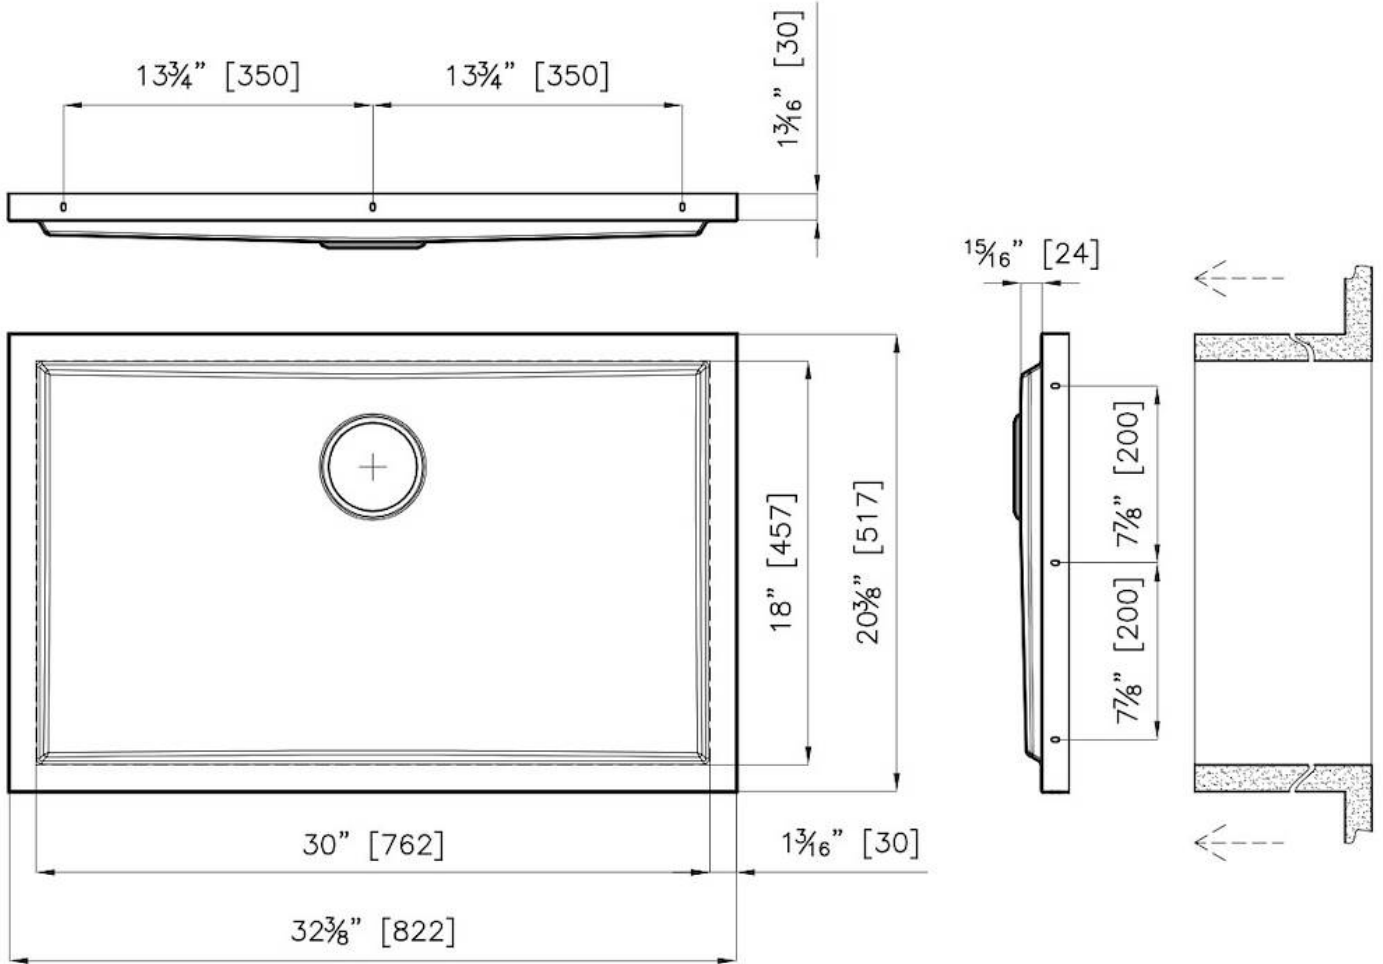

Dimensions 32 ³/₈" x 20 ³/₈"

Standard fittings Drain
Boxed packing

Built-in hole View technical data sheet

Bowl dimension 30" x 18"

Number of bowls 1 bowl

Waste fitting

3,5" drain

FEATURES

PHANTOM BASE 30 mm

The Phantom BASE sink's bottoms are specifically engineered to be coupled with sinks made out of slabs. The perimetric trough makes for a simple and perfect installation. This version of Phantom BASE is meant for slabs of 30mm thickness.

High thickness

1.5 mm thick steel. A significant thickness, which guarantees the maximum sturdiness and durability.

Small radius

Bowls with squared shapes with a modern design and an increased capacity, for a minimal aesthetics connected with an extreme practicality.

Basket 3,5" waste fitting

The drain is equipped with a large 3.5" drain, with the practical basket cap that prevents the discharge of solid parts.

TECHNICAL DATA

GALLERY

OPTIONAL ACCESSORIES

Black grid
8100 619