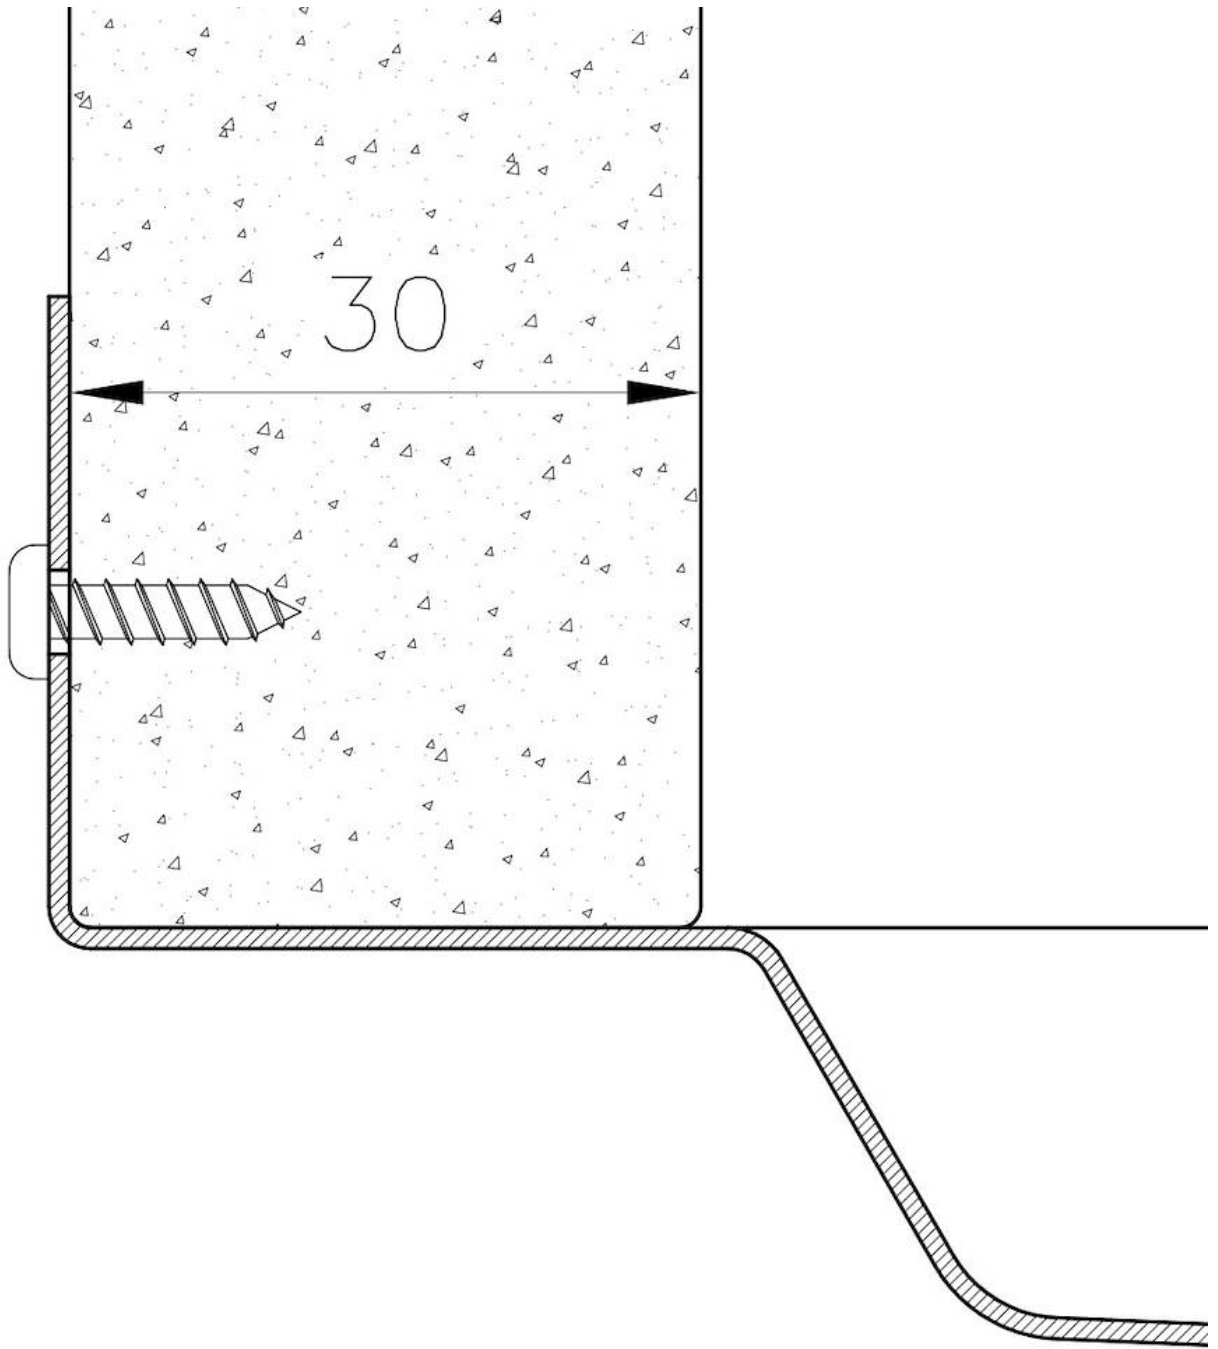

Dimensions 32 ³/₈" x 20 ³/₈"

Standard fittings Drain
Boxed packing

Built-in hole View technical data sheet

Bowl dimension 30" x 18"

Number of bowls 1 bowl

Waste fitting

3,5" drain

FEATURES

PHANTOM BASE WITHOUT WELDING

The steel bottom Phantom BASE solves the problem of water draining of slab sinks, because the slope built into the moulded bottom ensures perfect draining. The radius and sloped profile of Phantom BASE guarantee great practicality and hygiene in everyday cleaning.

High thickness

1.5 mm thick steel. A significant thickness, which guarantees the maximum sturdiness and durability.

Small radius

Bowls with squared shapes with a modern design and an increased capacity, for a minimal aesthetics connected with an extreme practicality.

Basket 3,5" waste fitting

The drain is equipped with a large 3.5" drain, with the practical basket cap that prevents the discharge of solid parts.

TECHNICAL DATA

GALLERY

OPTIONAL ACCESSORIES

Black grid
8100 619